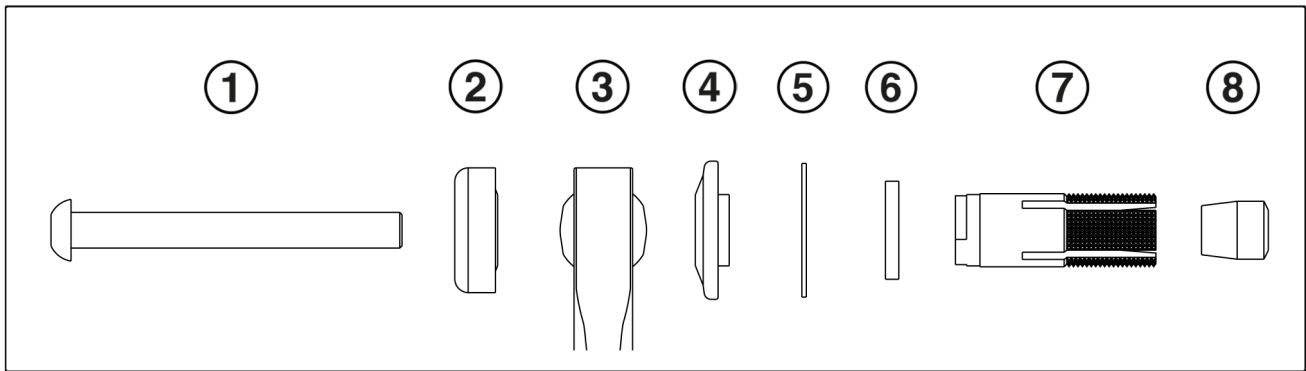

ASSEMBLING INSTRUCTION

LEVER PRO-TECT
ADAPTER FITTING
code. NB1016-13

WWW.BARRACUDAMOTO.COM

COMPLETE SET